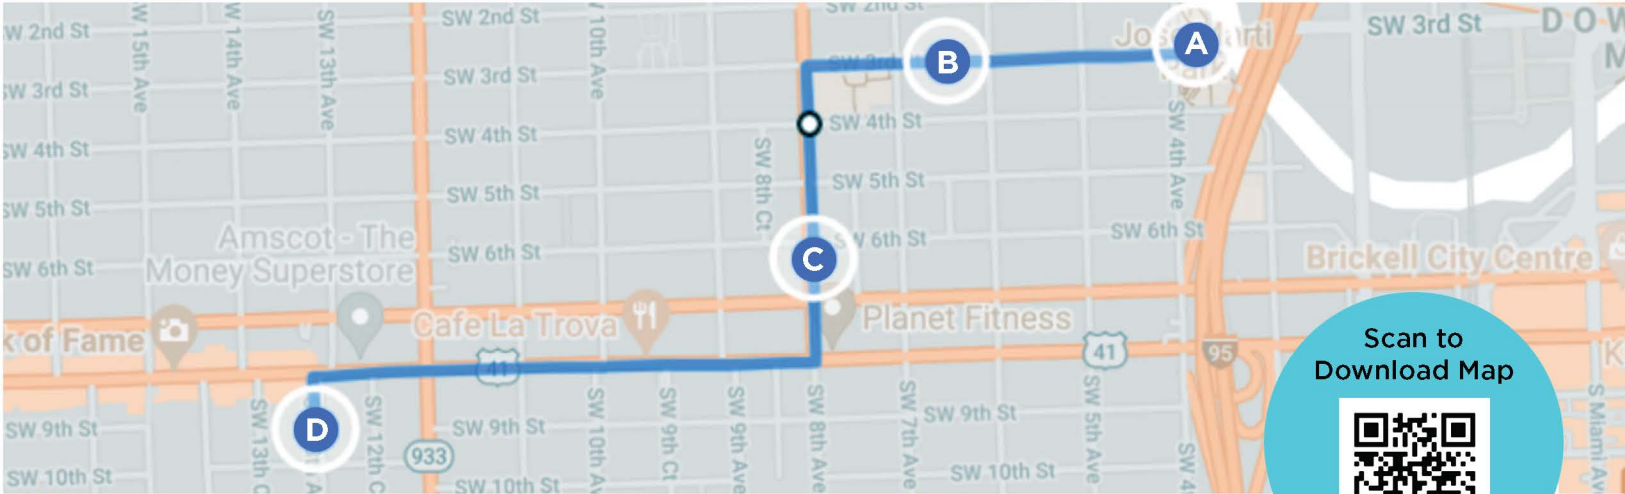

# THE LATIN QUARTER

Scan to  
Download Map

- A** Jose Marti Park - Adaptive redesign and transforming 5th Street
- B** Ada Merritt K-8 Center & Riverside Park - Pedestrian Priority Zone
- C** Miami Lighthouse for the Blind - FDOT SMART Crossing Signals
- D** Cuban Memorial - Calle Ocho Traffic Calming & Lunch

MIAMI-DADE - BROWARD - PALM BEACH

Learn More at:  
[qrco.de/mobileworkshops](http://qrco.de/mobileworkshops)  
[#SafeStreetsSummit](https://twitter.com/SafeStreetsSummit)