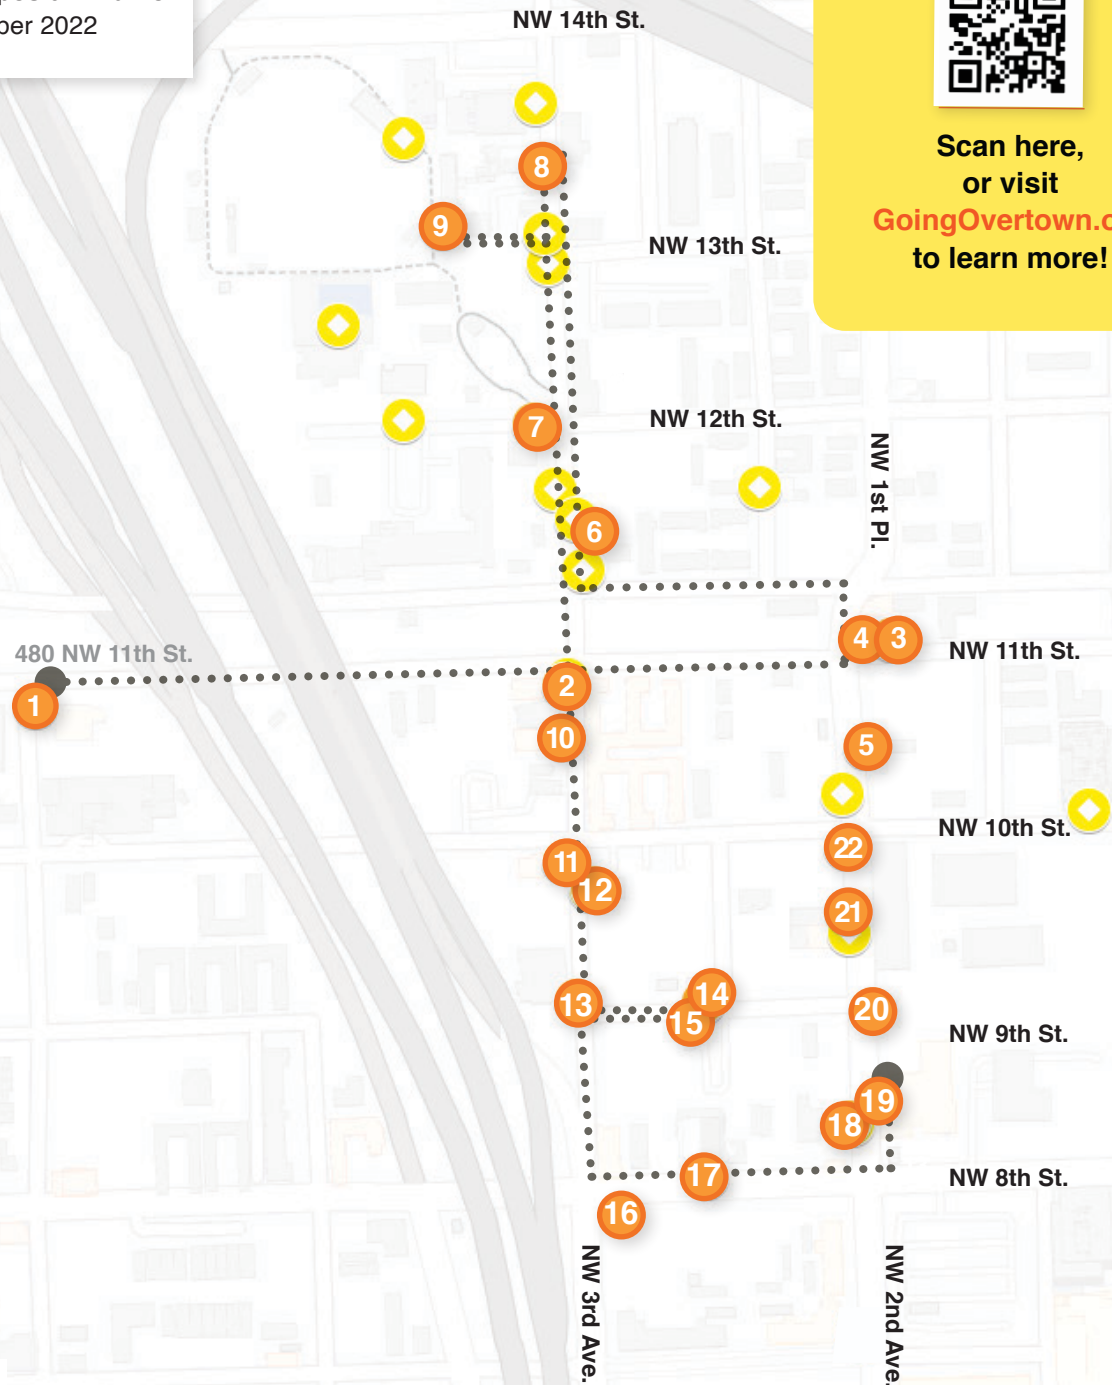

Historic Overtown Legacy Trek

Highline Network
Symposium Edition
October 2022

Scan here,
or visit
GoingOvertown.org
to learn more!

1. Black Precinct & Courthouse Museum
2. Ebenezer Methodist Church
3. Dr. Samuel H. Johnson X-Ray Clinic
4. Clyde Killens' House
5. L.E.Thomas Building
6. Just Right Barber Shop
7. Good Bread Alley
8. Saint John Baptist Church
9. Purvis Young Mural at Culmer/Overtown Library
10. Dunns & Josephine Hotels
11. Jackson Soul Food
12. New Providence Lodge #395
13. Mount Zion Baptist Church
14. Ward Rooming House
15. D.A. Dorsey House
16. Mary Elizabeth Hotel
17. Greater Bethel African Methodist Episcopal Church
18. International Longshoremen's Assoc. Local 1416
19. Lyric Theater
20. Ninth Street Pedestrian Mall
21. Clyde Killens Pool Hall
22. Little Broadway

MAP KEY

- Walking Route
- Historic Site
- Community Asset